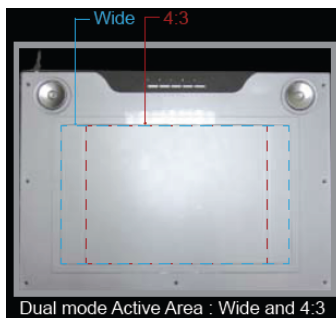

# 10" Media Tablet – 10000U (bundled CorelDraw Essential Edition 3)

**CorelDRAW™**  
ESSENTIAL EDITION 3

- The graphic tablet **supports new Windows VISTA OS** which provides seamless pen-input interface, handwriting recognition, and fast navigation options to allow you to handle tasks intuitively.
- **Mac driver supported**

- **Accelerate the performance of illustrating, sketching, industrial design, photo editing, and webpage design**
- **9" x 5,5" Active area** maximizes the working space for sketching and editing
- **Dual mode active area** for PC and Notebook with either **Widescreen (16:10)** or **Standard screen (4:3)** monitor
- **Up to 4000 lpi High resolution tablet with 1024 levels pen pressure** to provide best graphics performance for professional design
- **Two rolling pads and 5 hotkeys** for supporting both right- and left-hand users to quick zoom in/ out, scroll up/ down/ left/ right, adjust audio volume, and switch between widescreen and standard mode.
- **Supports 26 macro keys to create hyperlinks** for frequently used programs, files, or website to enhance efficiency and productivity
- **Certified for Windows Vista:** supports plug-and-play without driver installation