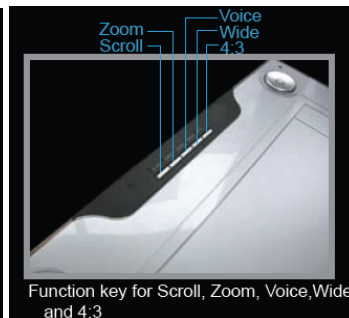

# 10" Media Tablet – 10000U (bundled CorelDraw Essential Edition 3)

**CorelDRAW™**  
ESSENTIAL EDITION 3

- The graphic tablet **supports new Windows VISTA OS** which provides seamless pen-input interface, handwriting recognition, and fast navigation options to allow you to handle tasks intuitively.
- **Mac driver supported**

- **Accelerate the performance of illustrating, sketching, industrial design, photo editing, and webpage design**
- **9" x 5,5" Active area** maximizes the working space for sketching and editing
- **Dual mode active area** for PC and Notebook with either **Widescreen (16:10)** or **Standard screen (4:3)** monitor
- **Up to 4000 lpi High resolution tablet with 1024 levels pen pressure** to provide best graphics performance for professional design
- **Two rolling pads and 5 hotkeys** for supporting both right- and left-hand users to quick zoom in/ out, scroll up/ down/ left/ right, adjust audio volume, and switch between widescreen and standard mode.
- **Supports 26 macro keys to create hyperlinks** for frequently used programs, files, or website to enhance efficiency and productivity
- **Certified for Windows Vista:** supports plug-and-play without driver installation